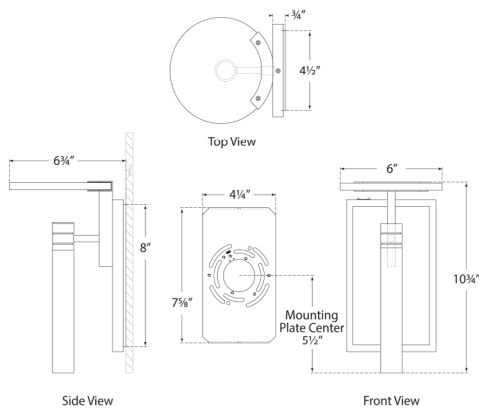

Melange Floating Disc Sconce

KW2610BZ-ALB

Materials Shown

Bronze with Alabaster

Available in

Antique-Burnished Brass

Bronze

Polished Nickel

Dimensions

O/A Height: 10.75

Width: 6"

Extension: 6.75"

Backplate: 4.5" x 8" Rectangle

Socket

Dedicated LED

Wattage

6w (500lm)

Weight

4lbs