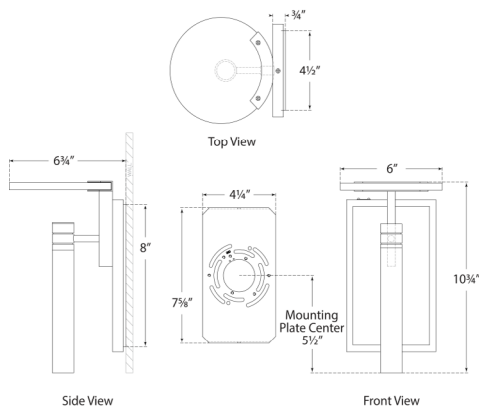

Melange Floating Disc Sconce

KW2610AB-ALB

Materials Shown

**Antique-Burnished Brass with
Alabaster**

Available in

**Antique-Burnished Brass
Bronze
Polished Nickel**

Dimensions

O/A Height: 10.75

Width: 6"

Extension: 6.75"

Backplate: 4.5" x 8" Rectangle

Socket

Dedicated LED

Wattage

6w (500lm)

Weight

Dimensions

O/A Height: 10.75

Width: 6"

Extension: 6.75"

Backplate: 4.5" x 8" Rectangle

Socket

Dedicated LED

Wattage

Antique-Burnished Brass

Bronze

Polished Nickel

Dimensions

O/A Height: 10.75

Width: 6"

Extension: 6.75"

Backplate: 4.5" x 8" Rectangle